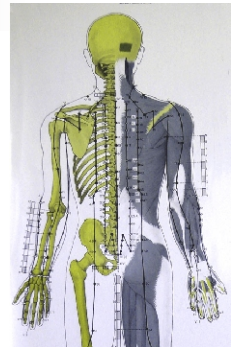

LifeTest™ is similar to hooking your car up to an electronic diagnostic unit at the car dealership. In our case, the micro-controllers in your engine are specific acupuncture points on the hands and feet. Taking measurements at these points is a non-invasive (no needles) procedure and can evaluate the relative health of all organ systems.